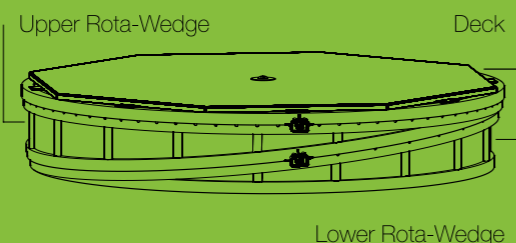

varietee™ - hilly lies for your practice range!

With varietee™, simple manual operation of the dual rota-wedge tilt adjustment system™ (Patent Pending) tilts the driving mat to give any lie you want: ANY SLOPE, ANY DIRECTION.